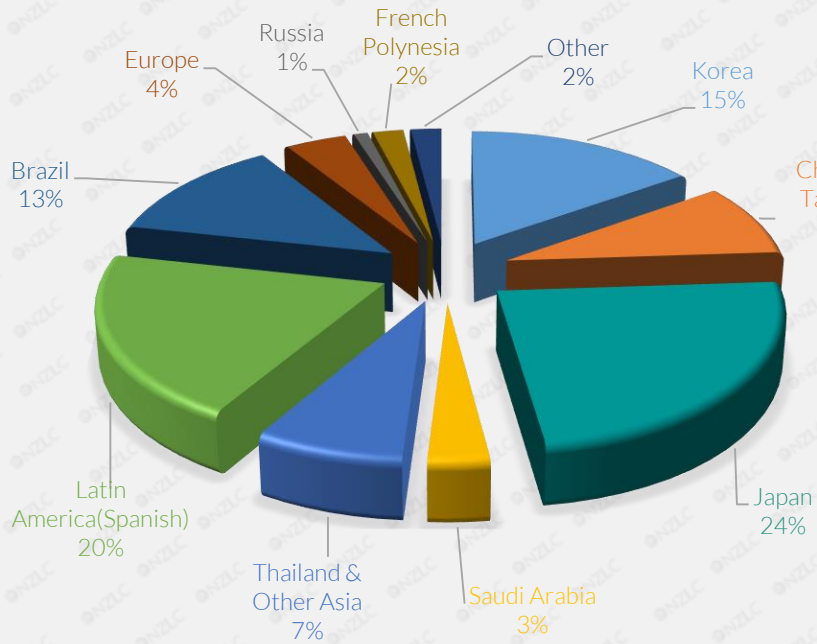

Auckland

547
Students

Wellington

146
Students