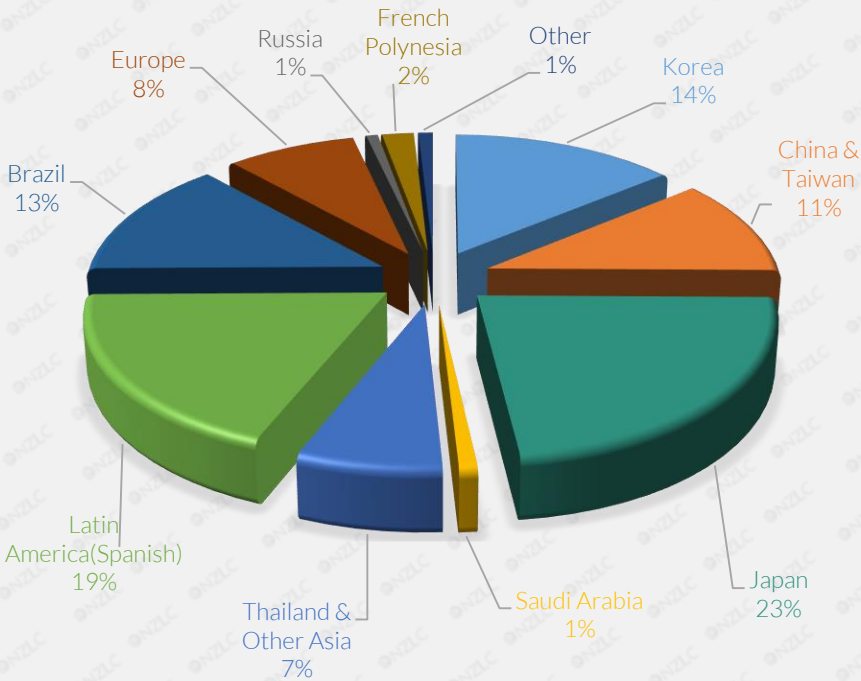

Auckland

572
Students

Wellington

163
Students