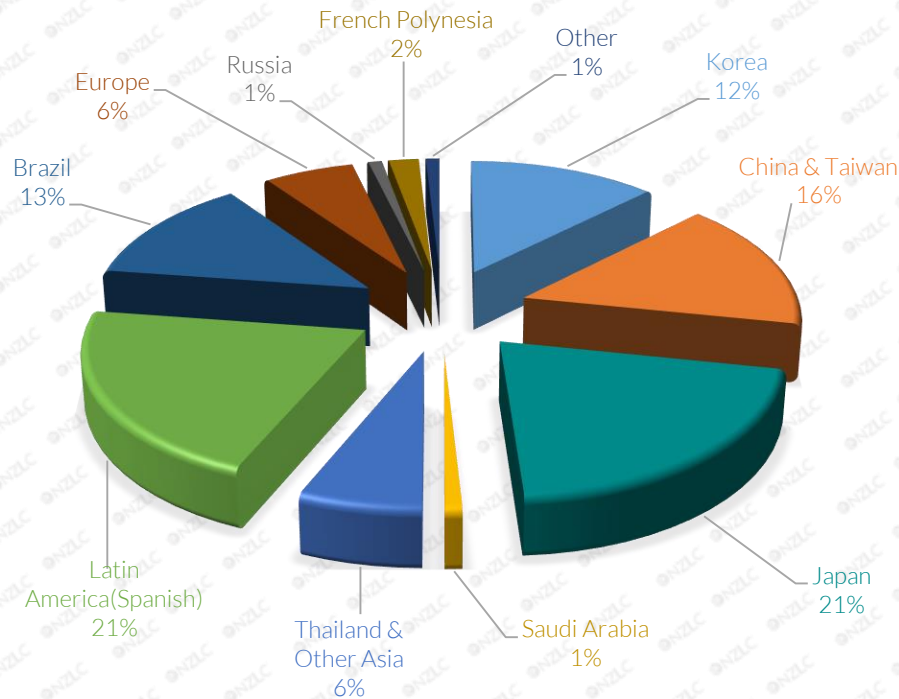

Auckland

550
Students

Wellington

155
Students